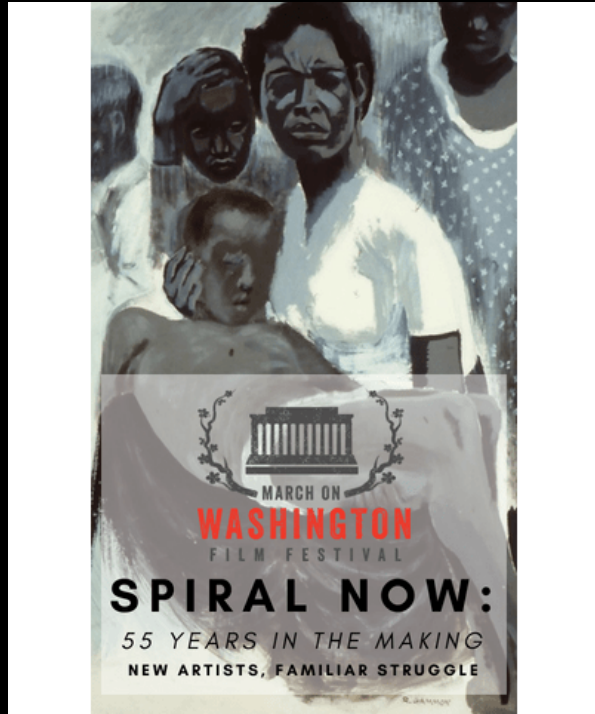

OSHER
LIFELONG
LEARNING
INSTITUTE

African American Visual Artists 1930-1960
Their Struggle to be Validated and
Recognized
Week Five Art
Abstraction

Alma Thomas, Felrath Hines

Alma Thomas
Vase With Flowers 1960

Felrath Hines
Church 1950

Felrath Hines
Abstract 1951

Felrath Hines
"Untitled", 12" x 15", 1954

Felrath Hines
"Landscape", 24" x
37", 1959

Felrath Hines
"White Cap", 32" x 41",
1965

Felrath Hines
"Ochre & Green with
Yellow Green Circle,
46" x 40" 1969