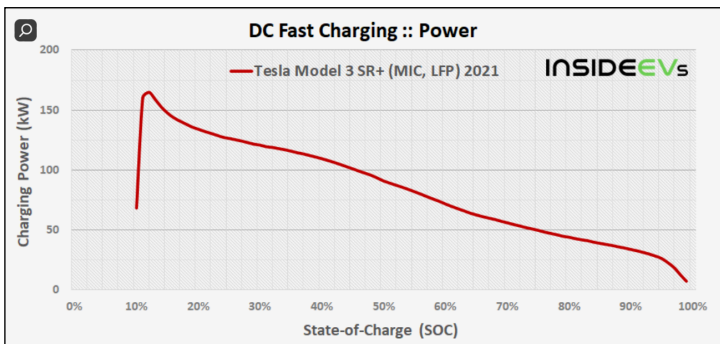

Tesla **Model 3 RWD** From Electric for All

PRICE ESTIMATE* SEATS: 5

$36,440

The $36,490 is more up to date than the $36,440 with frequently changing Tesla pricing

EV DETAILS

Car Type	Electric Range	Total Range	
BEV	272 Miles	272 Miles	HOV

With my May 19 corrections. MSRP. $40,240

This price becomes $36,490 after (1/2) fed credit

Basic Specs

Sedan

5 Seats

23 cu. ft. Cargo Space

Fuel Type & Range

All-Electric

272 Electric Miles

60 Battery Size (kWh)

Acceleration

5.8 seconds to 60 miles per hour

Safety

NHTSA Rating

N/A

IIHS Top Safety Pick

From Plugstar

Recharge Speed

Home and Away		At Fast Charge Stations	
Level 1	Level 2	Typical	Max
2% Range added in	12% Range added in	20% Range added in	70% Range added in
5 mi	30 mi*	50 mi	170 mi*
60 minutes		15 minutes	

* Estimates only. Max rate accepted by the vehicle shown. Your experience may vary.

Charger no longer included

Order online

132 MPGe combined city/highway

138 city / 126 highway

25 kWh/100 mi

Electricity

272 miles Total Range

From EPA

InsideEVs

2023-05-19