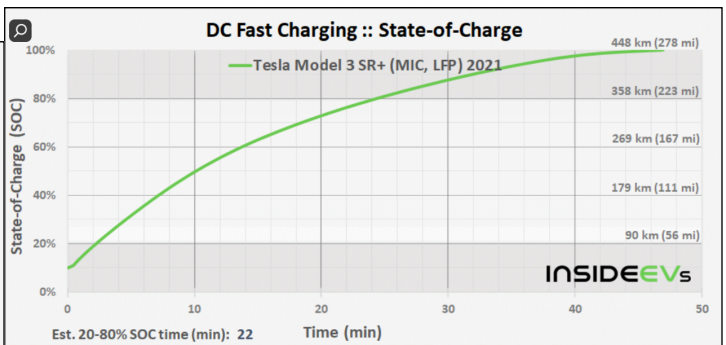

Tesla **Model 3 RWD** From Electric for All

PRICE ESTIMATE* SEATS: 5

$36,440

The $36,490 is more up to date than the $36,440 with frequently changing Tesla pricing

EV DETAILS

Car Type	Electric Range	Total Range	
BEV	272 Miles	272 Miles	HOV

With my May 19 corrections. MSRP. $40,240

This price becomes $36,490 after (1/2) fed credit

Basic Specs

Sedan

5 Seats

23 cu. ft. Cargo Space

Fuel Type & Range

All-Electric

272 Electric Miles

60 Battery Size (kWh)

Acceleration

5.8 seconds to 60 miles per hour

Safety

NHTSA Rating

N/A

IIHS Top Safety Pick

From Plugstar

Recharge Speed

Home and Away		At Fast Charge Stations	
Level 1	Level 2	Typical	Max
2% Range added in	12% Range added in	20% Range added in	70% Range added in
5 mi	30 mi*	50 mi	170 mi*
60 minutes		15 minutes	

* Estimates only. Max rate accepted by the vehicle shown. Your experience may vary.

Charger no longer included

Order online

132 MPGe combined city/highway

138 city / 126 highway

25 kWh/100 mi

Electricity

272 miles Total Range

From EPA

InsideEVs

2023-05-19