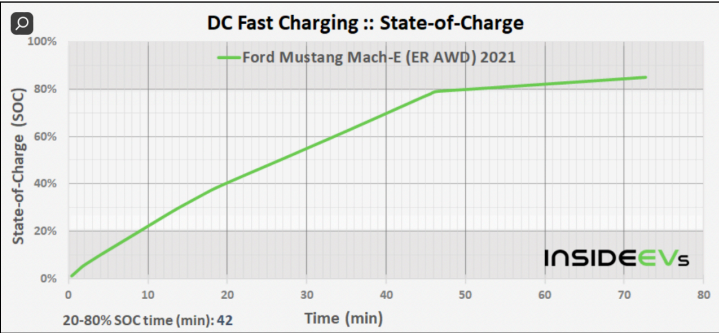

230
Electric Miles

70
Battery Size (kWh)

Acceleration

5.8 seconds
to 60 miles per hour

Safety

★★★★★
NHTSA Rating

N/A
IIHS Top Safety Pick

From Plugstar

Recharge Speed

Home and Away

2% Range added in 4 mi
Level 1

15% Range added in 31 mi*
Level 2

60 minutes

At Fast Charge Stations

17% Range added in 37 mi
Typical

41% Range added in 85 mi*
Max

15 minutes

* Estimates only. Max rate accepted by the vehicle shown. Your experience may vary.

Ford Mobile Power Cord

\$500 [Details](#)

Charger included

From State of Charge

2022-11-27