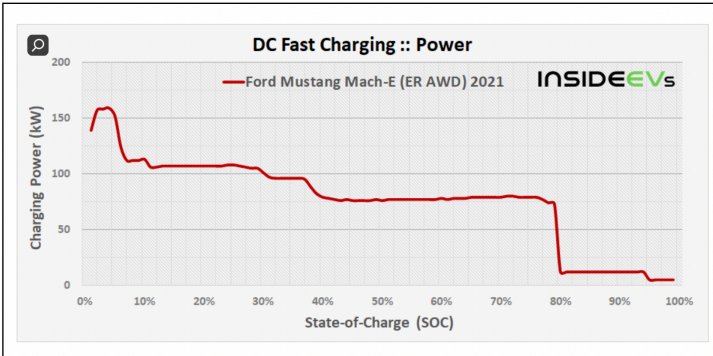

15 minutes

* Estimates only. Max rate accepted by the vehicle shown. Your experience may vary.

Ford Mobile Power Cord

\$500 [Details](#)

Charger included

From State of Charge

2022-11-27