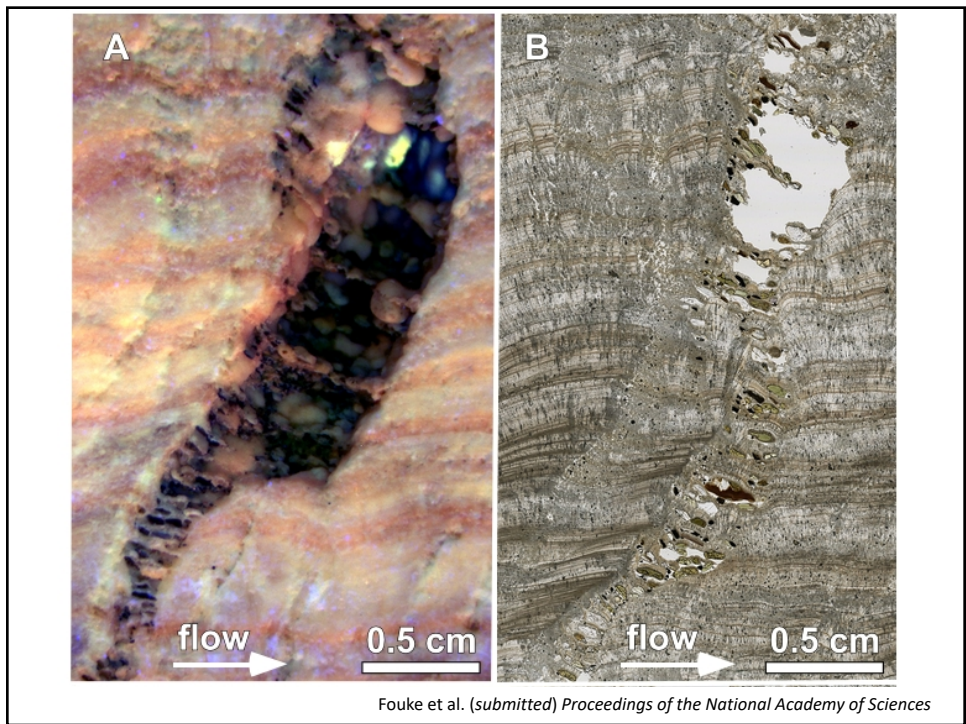

Life Make Rock: 4 Billion Years of Biomineralization

Bruce W. Fouke

 Director Roy J. Carver Biotechnology Center
Professor of Geology and Microbiology
Carl R. Woese Institute for Genomic Biology

LIFE

WATER

MINERAL

Sivaguru et al. (submitted)
Nature Reviews Urology

Roma Vecchia

Google Earth (2020)

Ashby (1935)

Ashby (1935)

Fouke et al. (submitted) *Proceedings of the National Academy of Sciences*

Fouke et al. (submitted) *Proceedings of the National Academy of Sciences*