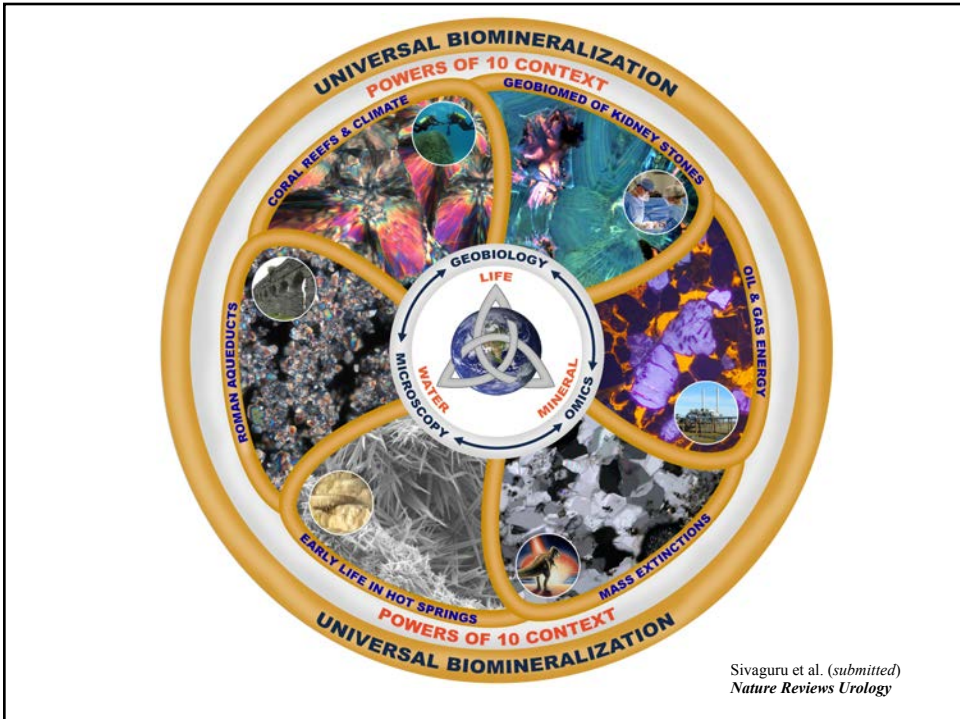

Life Make Rock: 4 Billion Years of Biomineralization

Bruce W. Fouke

 Director Roy J. Carver Biotechnology Center
Professor of Geology and Microbiology
Carl R. Woese Institute for Genomic Biology

LIFE

WATER

MINERAL

Sivaguru et al. (submitted)
Nature Reviews Urology

Roma Vecchia

Google Earth (2020)

Ashby (1935)

Ashby (1935)

Fouke et al. (submitted) *Proceedings of the National Academy of Sciences*

Fouke et al. (submitted) *Proceedings of the National Academy of Sciences*