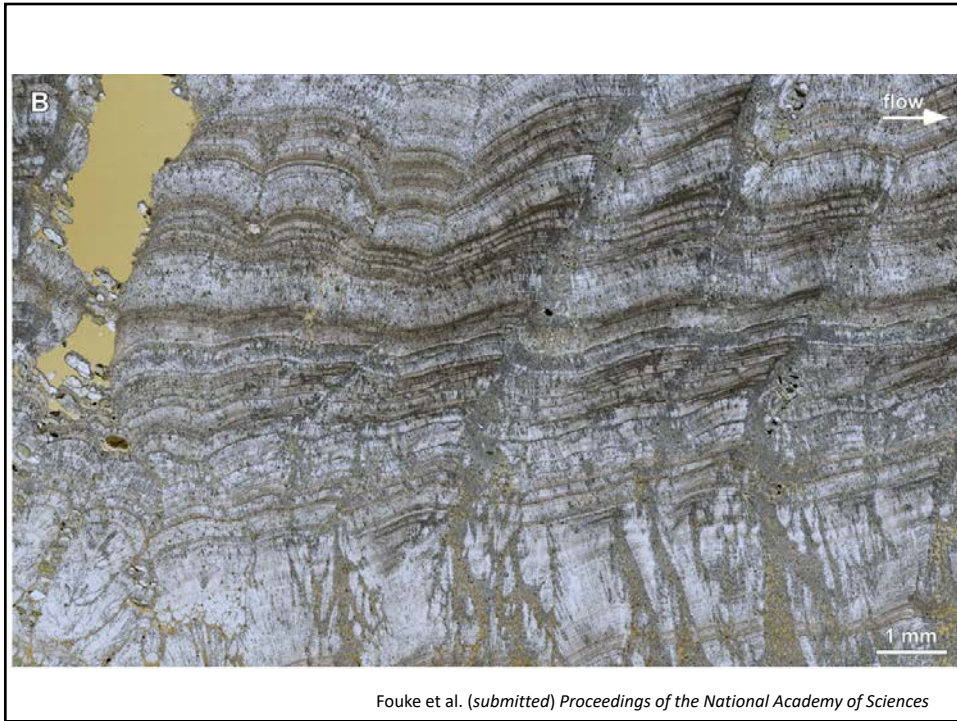

Life Make Rock: 4 Billion Years of Biomineralization

Bruce W. Fouke

 Director Roy J. Carver Biotechnology Center
Professor of Geology and Microbiology
Carl R. Woese Institute for Genomic Biology

LIFE

WATER

MINERAL

Sivaguru et al. (submitted)
Nature Reviews Urology

Roma Vecchia

Google Earth (2020)

Ashby (1935)

Ashby (1935)

Fouke et al. (submitted) *Proceedings of the National Academy of Sciences*

Fouke et al. (submitted) *Proceedings of the National Academy of Sciences*