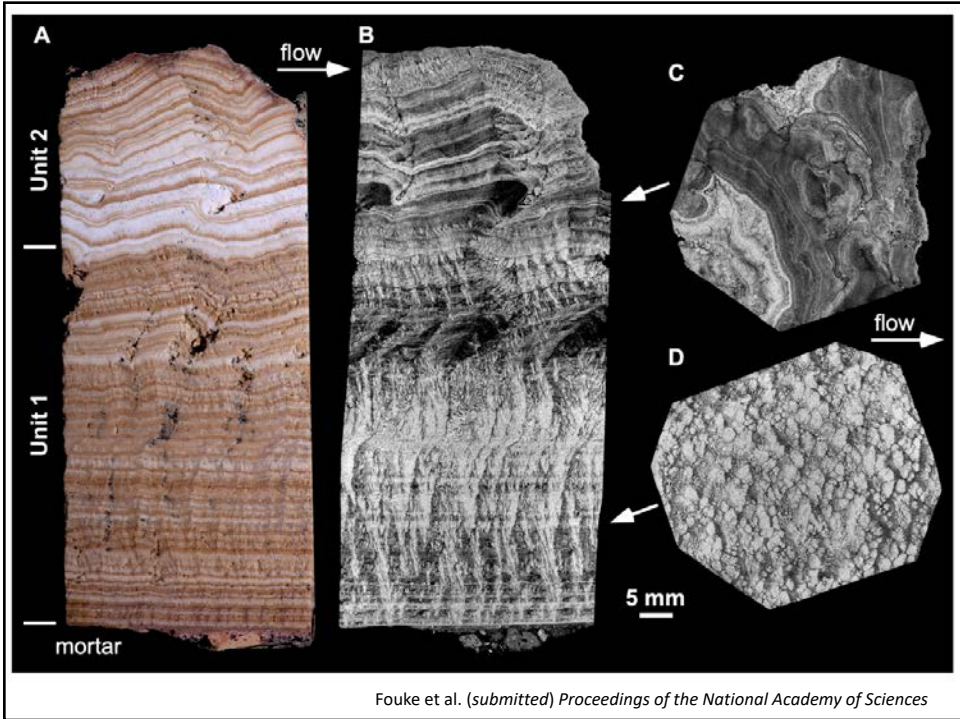

Life Make Rock: 4 Billion Years of Biomineralization

Bruce W. Fouke

 Director Roy J. Carver Biotechnology Center
Professor of Geology and Microbiology
Carl R. Woese Institute for Genomic Biology

LIFE

WATER

MINERAL

Sivaguru et al. (submitted)
Nature Reviews Urology

Roma Vecchia

Google Earth (2020)

Ashby (1935)

Ashby (1935)

Fouke et al. (submitted) *Proceedings of the National Academy of Sciences*

Fouke et al. (submitted) *Proceedings of the National Academy of Sciences*